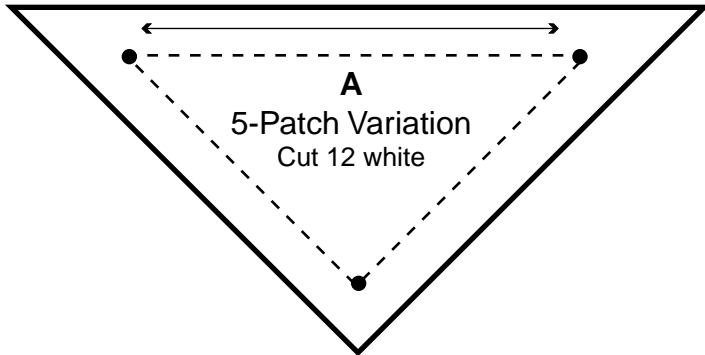

5-Patch Variation

Template Diagrams

Page 1

Template "size key"
Square should measure
1" x 1"

5-Patch Variation

Template Diagrams

Page 2

Template "size key"
Square should measure
1" x 1"