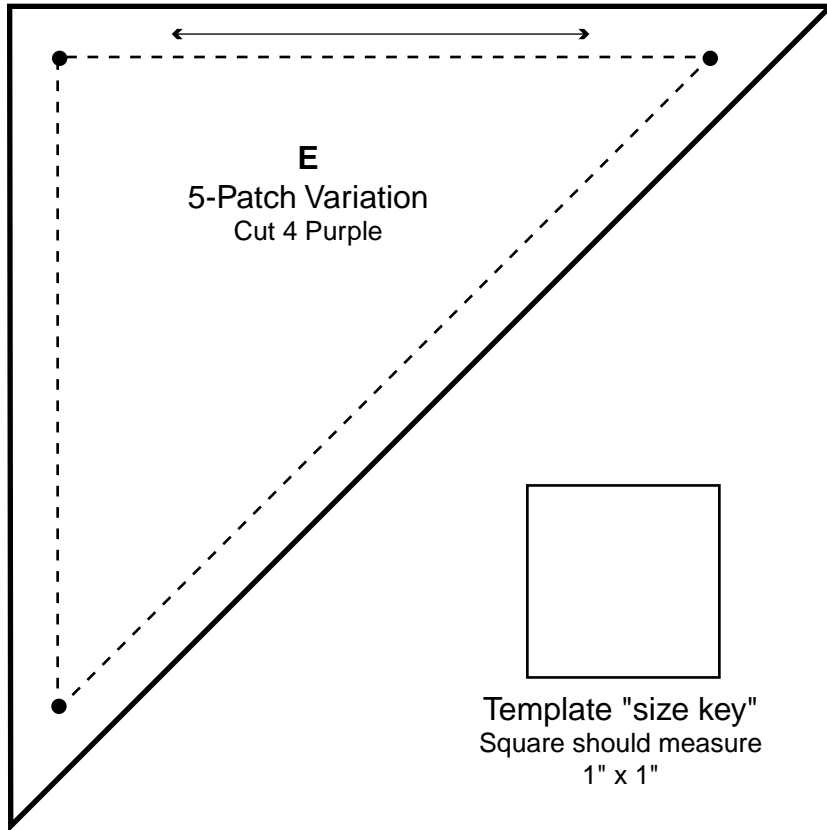

5-Patch Variation

Template Diagrams

Page 1

Template "size key"
Square should measure
1" x 1"

5-Patch Variation

Template Diagrams

Page 2

Template "size key"
Square should measure
1" x 1"