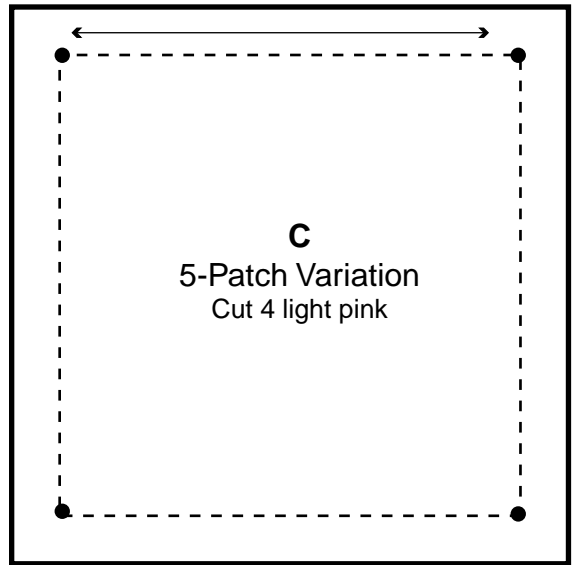

5-Patch Variation

Template Diagrams

Page 1

Template "size key"
Square should measure
1" x 1"

5-Patch Variation

Template Diagrams

Page 2

Template "size key"
Square should measure
1" x 1"