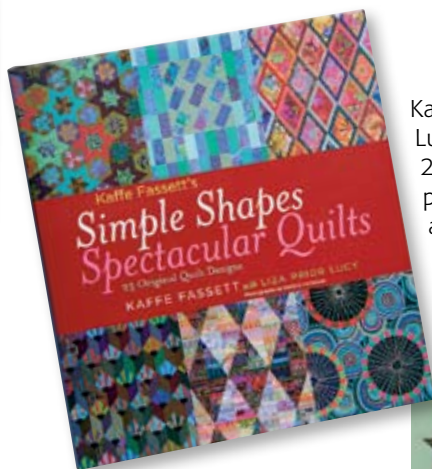

Fresh Picks

quilt shop finds...trends & tools...editors' favorites

Load up this Omnigrid® Quilt Class Bag with all your essentials and get ready for envious glances from students and teachers alike! The 11" x 17" rotary mat and 6" x 18" limited edition ruler are included. omnigrid.com

Kaffe Fassett's new book with Liza Prior Lucy (Abrams/Stewart, Tabori & Chang, 2010) is sure to inspire, with its glorious photography, intriguing design notes, and 23 gorgeous, fully-patterned quilts. You've never seen squares, rectangles, triangles, diamonds, and circles sparkle like these! abramsbooks.com