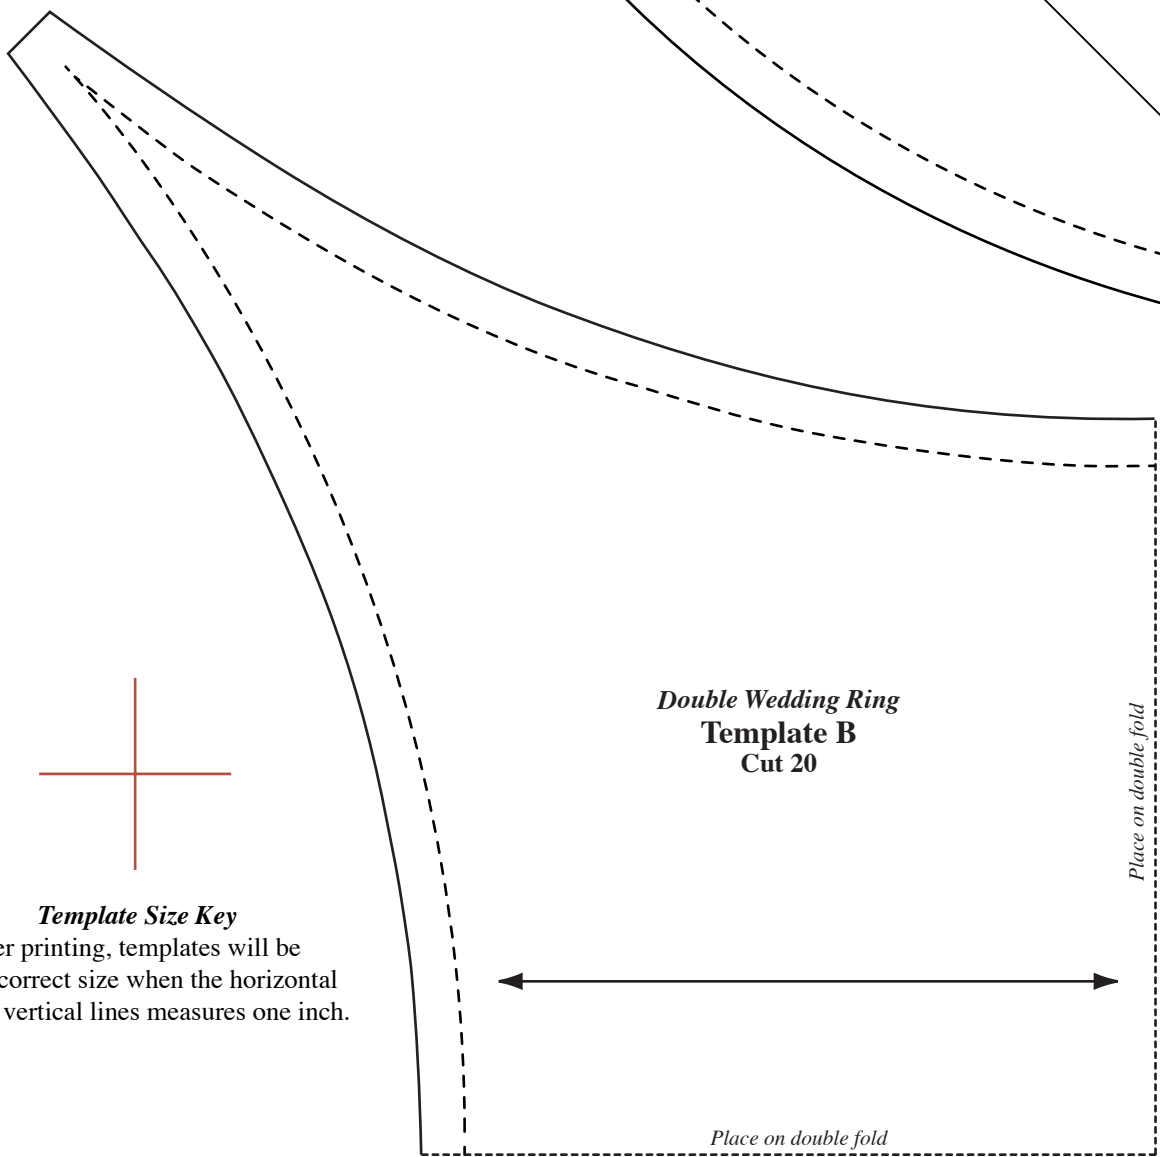

Double Wedding Ring
Template A
Cut 49

Compliments of www.mccallsquilting.com
Pattern from *Vintage Quilts* Annual 1999/2000 issue
© Copyright 2002 Primedia Enthusiast Group, Inc.

Double Wedding Ring
Template B
Cut 20

Place on double fold

Place on double fold

Template Size Key

After printing, templates will be the correct size when the horizontal and vertical lines measures one inch.

Place on fold

*Double Wedding Ring
Template D
Cut 4*

*Double Wedding Ring
Template C/CR
Cut 14 each*

Template Size Key

After printing, templates will be the correct size when the horizontal and vertical lines measures one inch.

Template Size Key

After printing, templates will be the correct size when the horizontal and vertical lines measures one inch.