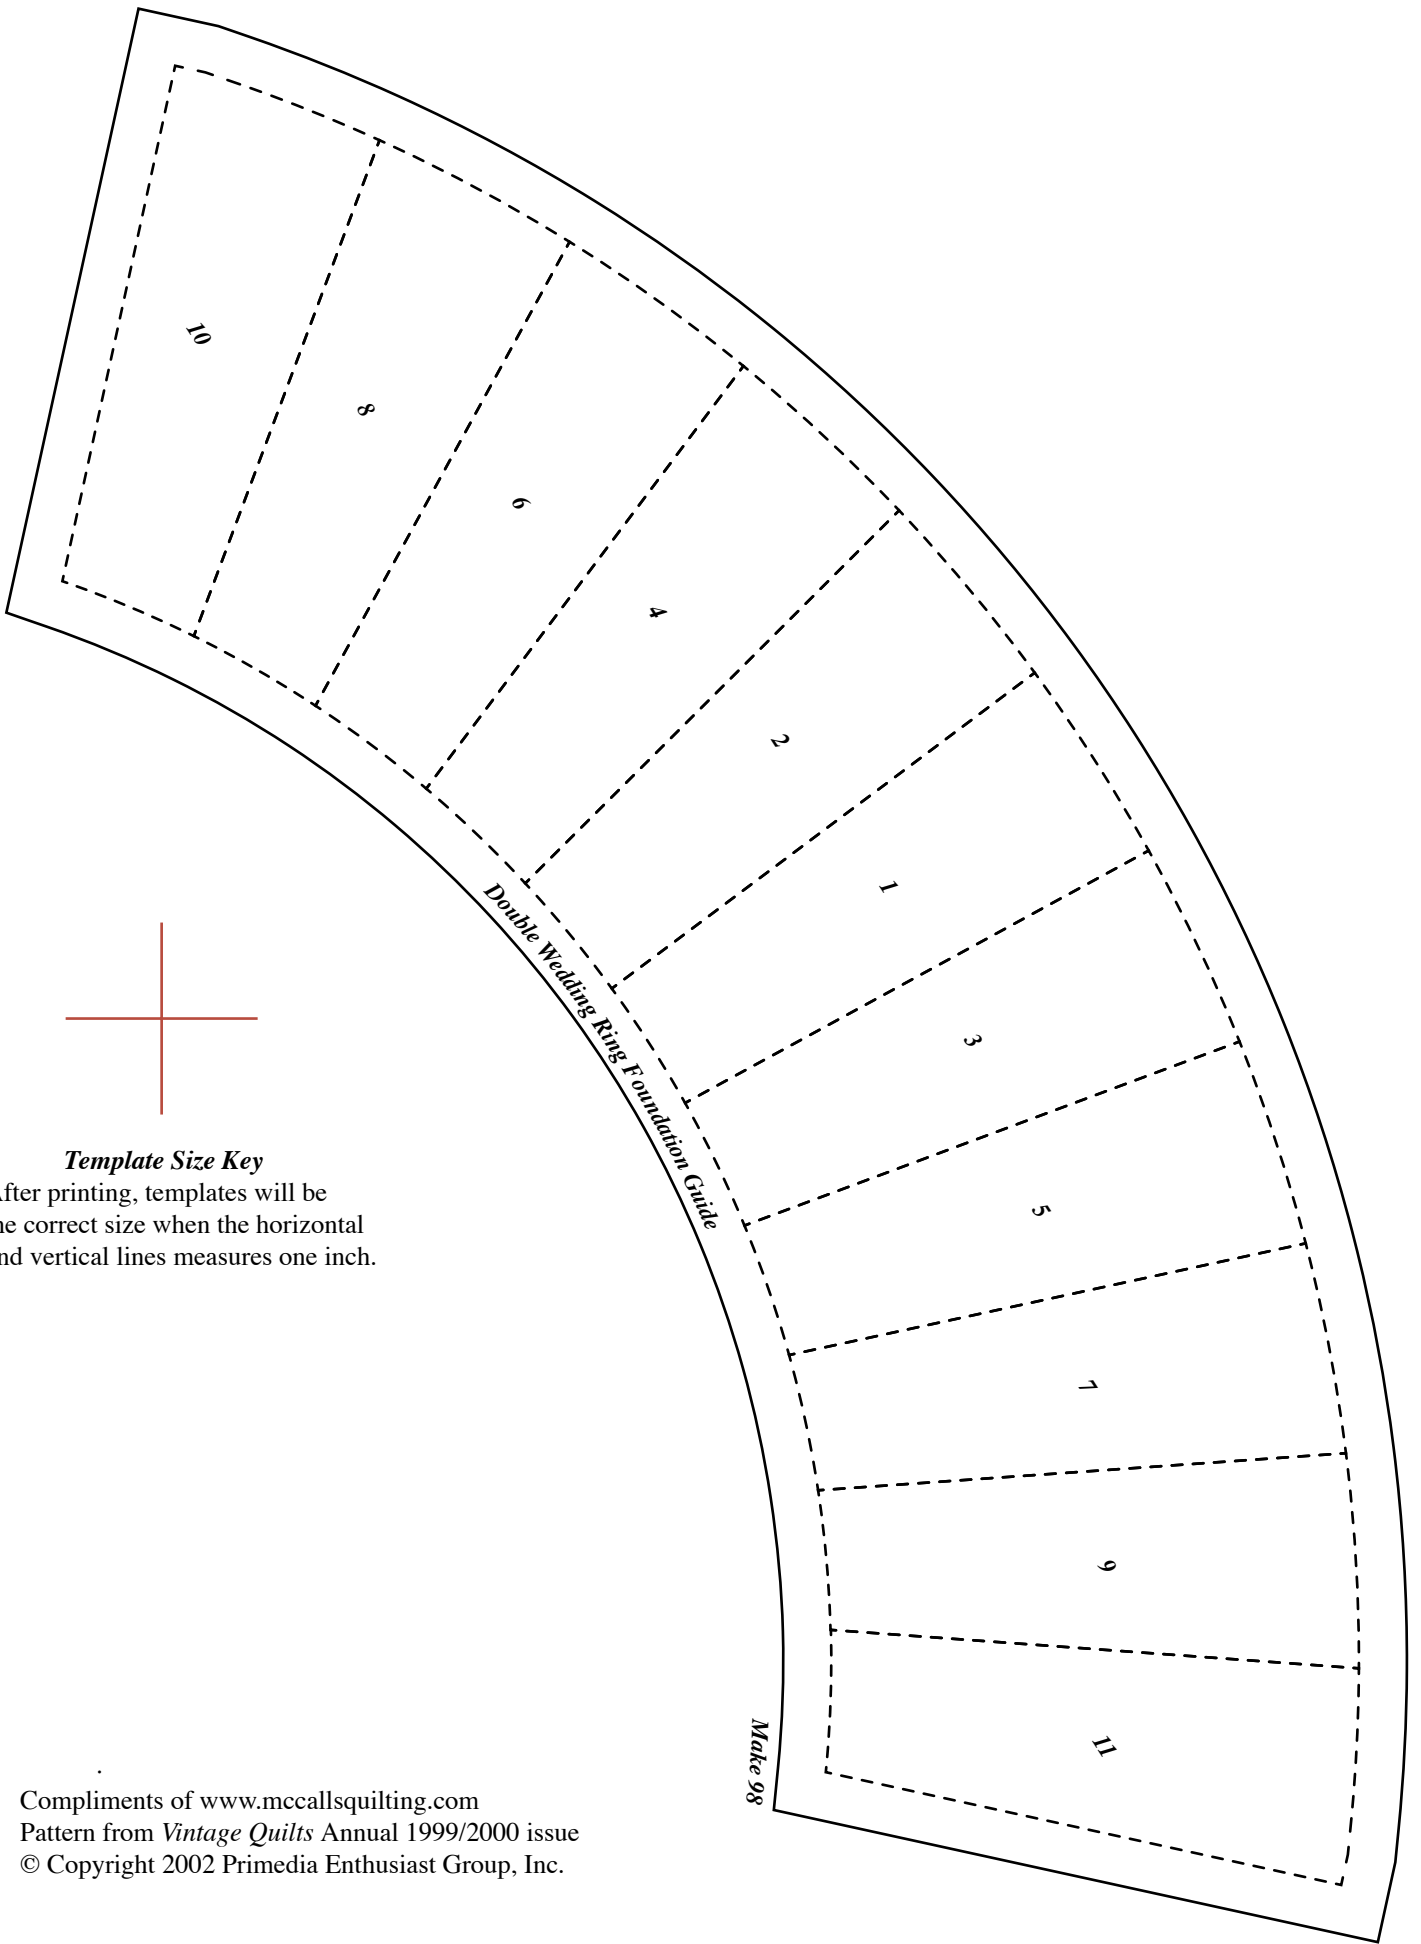

Double Wedding Ring
Template A
Cut 49

Compliments of www.mccallsquilting.com
Pattern from *Vintage Quilts* Annual 1999/2000 issue
© Copyright 2002 Primedia Enthusiast Group, Inc.

Double Wedding Ring
Template B
Cut 20

Place on double fold

Place on double fold

Template Size Key

After printing, templates will be the correct size when the horizontal and vertical lines measures one inch.

Place on fold

*Double Wedding Ring
Template D
Cut 4*

*Double Wedding Ring
Template C/CR
Cut 14 each*

Template Size Key

After printing, templates will be the correct size when the horizontal and vertical lines measures one inch.

Template Size Key

After printing, templates will be the correct size when the horizontal and vertical lines measures one inch.