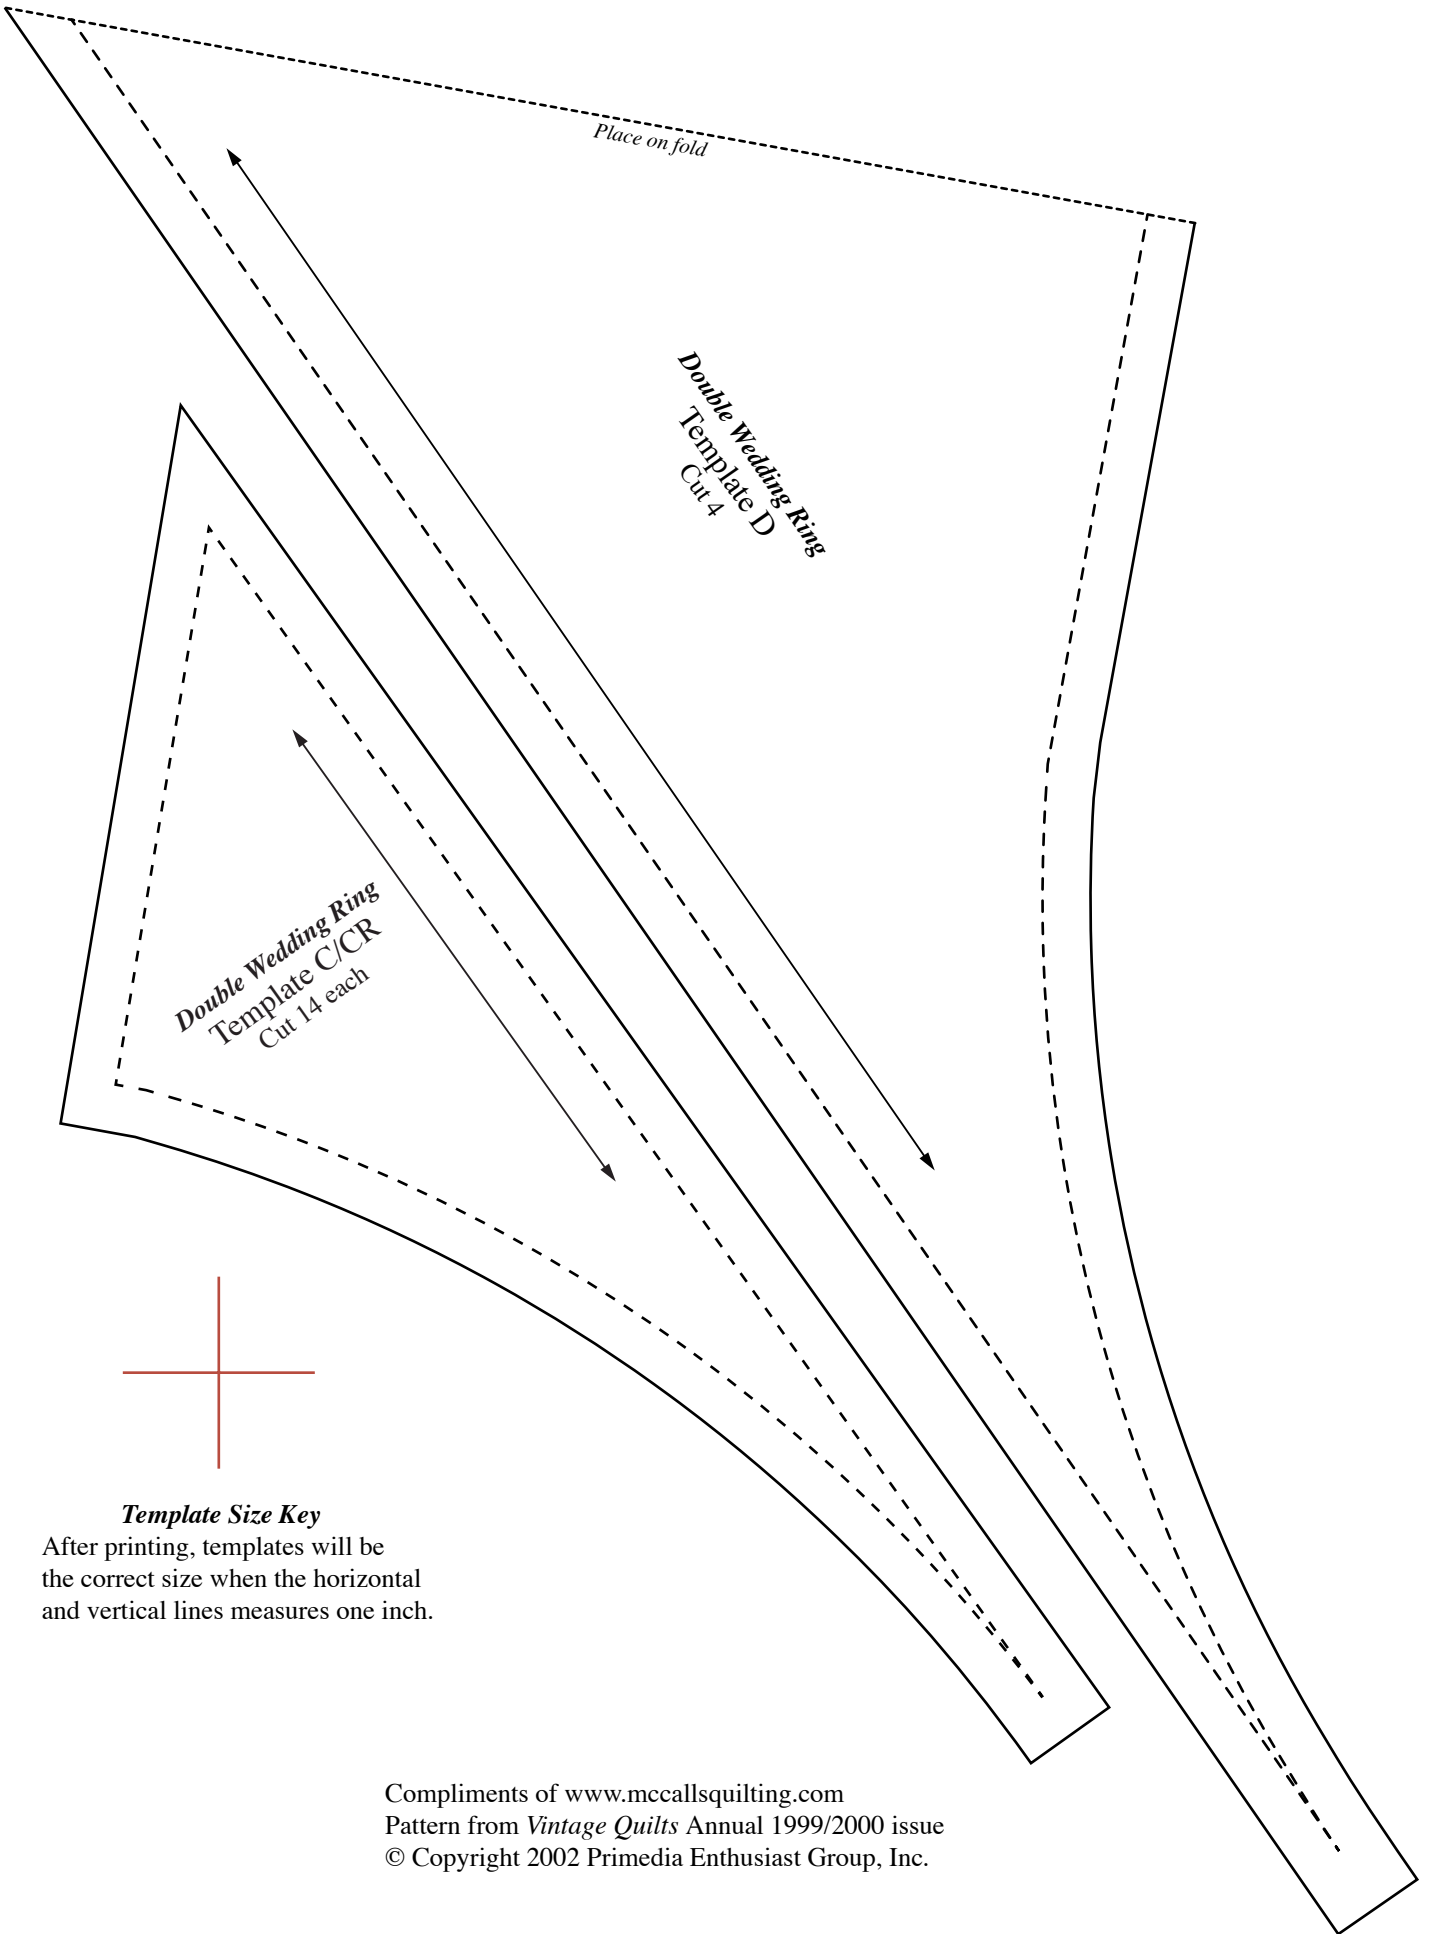

Double Wedding Ring
Template A
Cut 49

Compliments of www.mccallsquilting.com
Pattern from *Vintage Quilts* Annual 1999/2000 issue
© Copyright 2002 Primedia Enthusiast Group, Inc.

Double Wedding Ring
Template B
Cut 20

Place on double fold

Place on double fold

Template Size Key

After printing, templates will be the correct size when the horizontal and vertical lines measures one inch.

Place on fold

*Double Wedding Ring
Template D
Cut 4*

*Double Wedding Ring
Template C/CR
Cut 14 each*

Template Size Key

After printing, templates will be the correct size when the horizontal and vertical lines measures one inch.

Template Size Key

After printing, templates will be the correct size when the horizontal and vertical lines measures one inch.